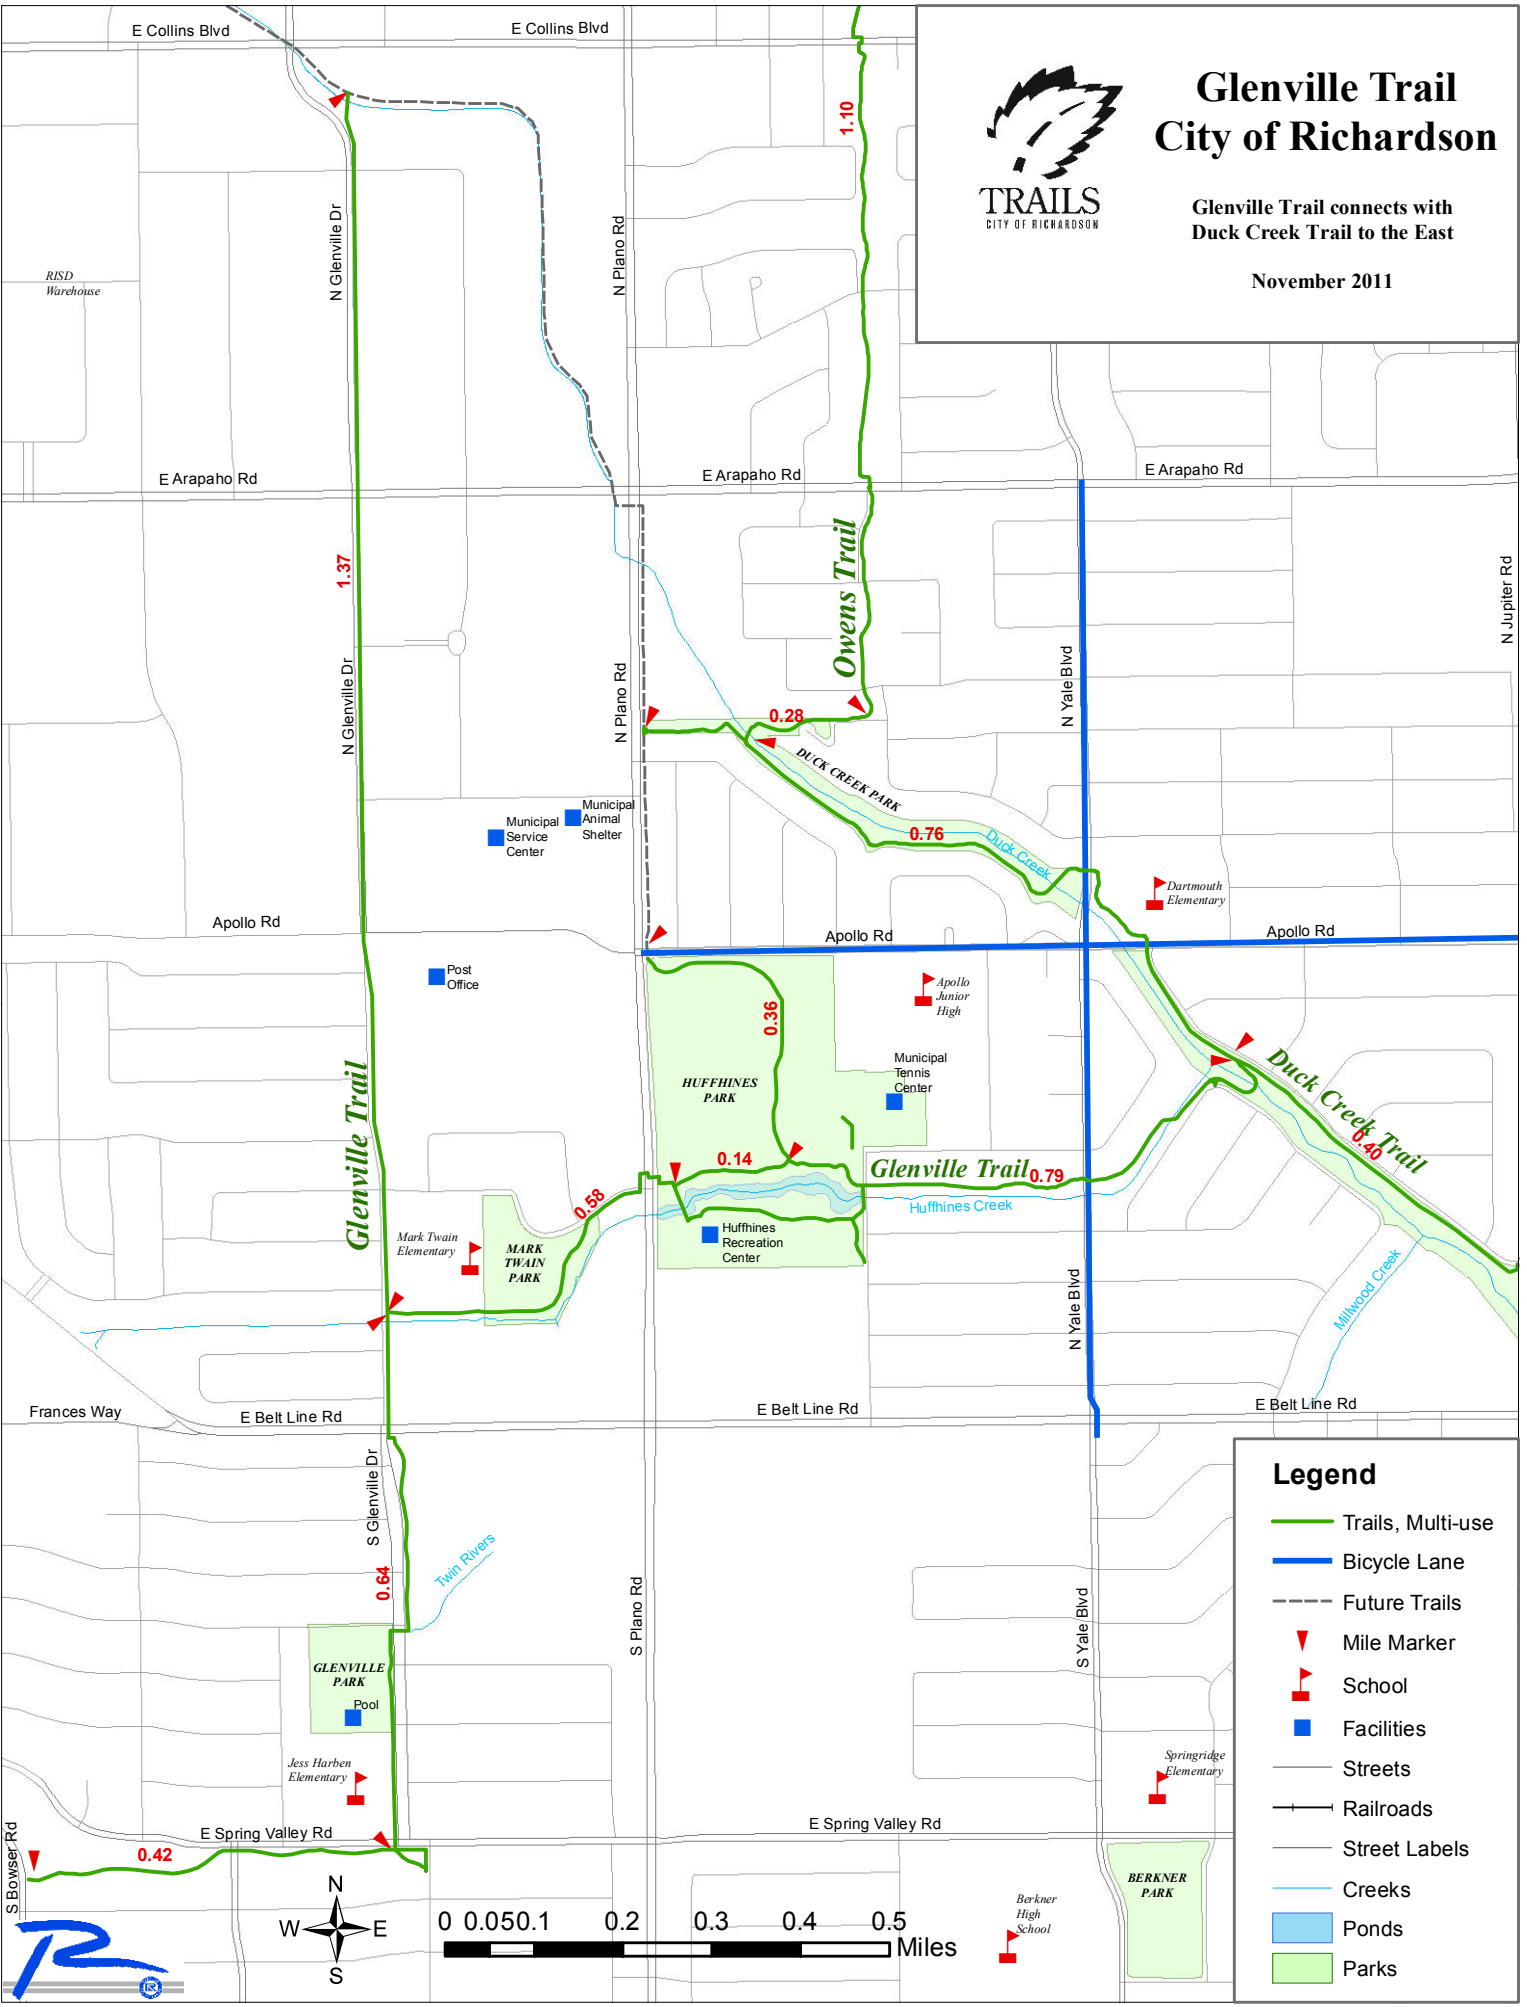

# Glenville Trail City of Richardson

Glenville Trail connects with  
Duck Creek Trail to the East

November 2011

### Legend

- Trails, Multi-use
- Bicycle Lane
- Future Trails
- Mile Marker
- School
- Facilities
- Streets
- Railroads
- Street Labels
- Creeks
- Ponds
- Parks