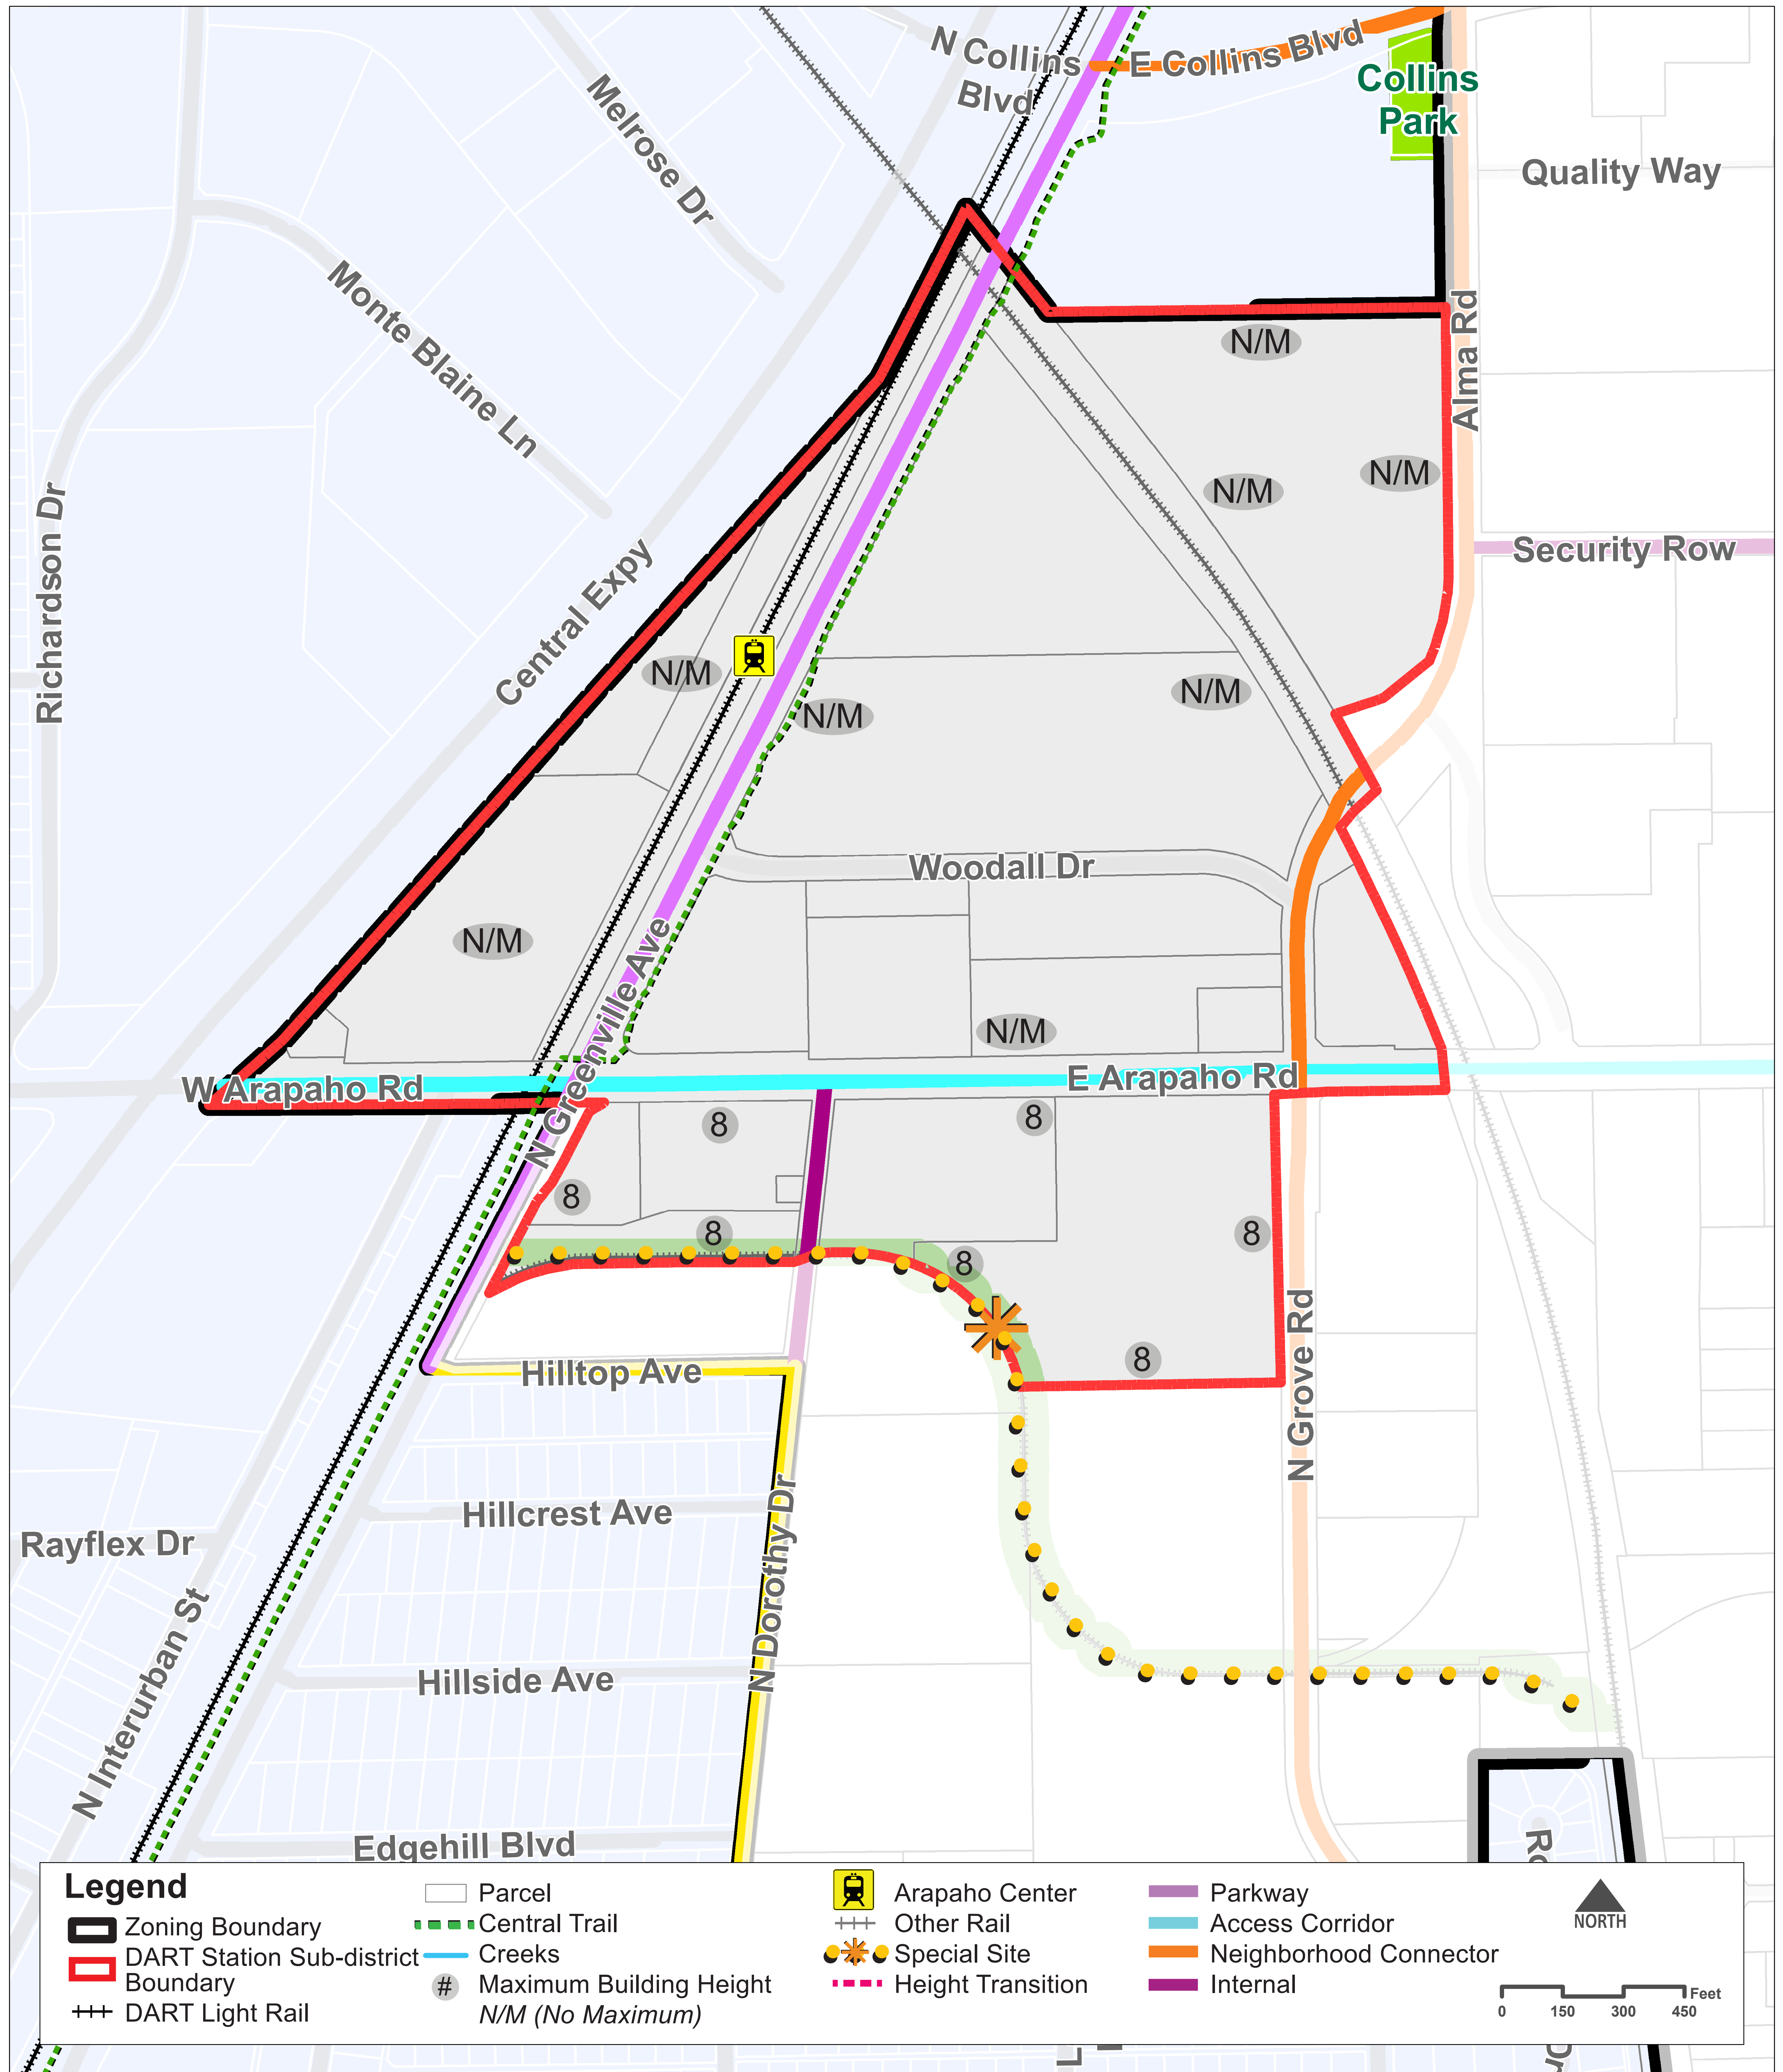

Zoning Boundary / Sub-districts

Regulating Plan-Duck Creek Sub-district

Regulating Plan-Greenville Avenue Sub-district

Regulating Plan-DART Station Sub-district

Regulating Plan-Employment Sub-district