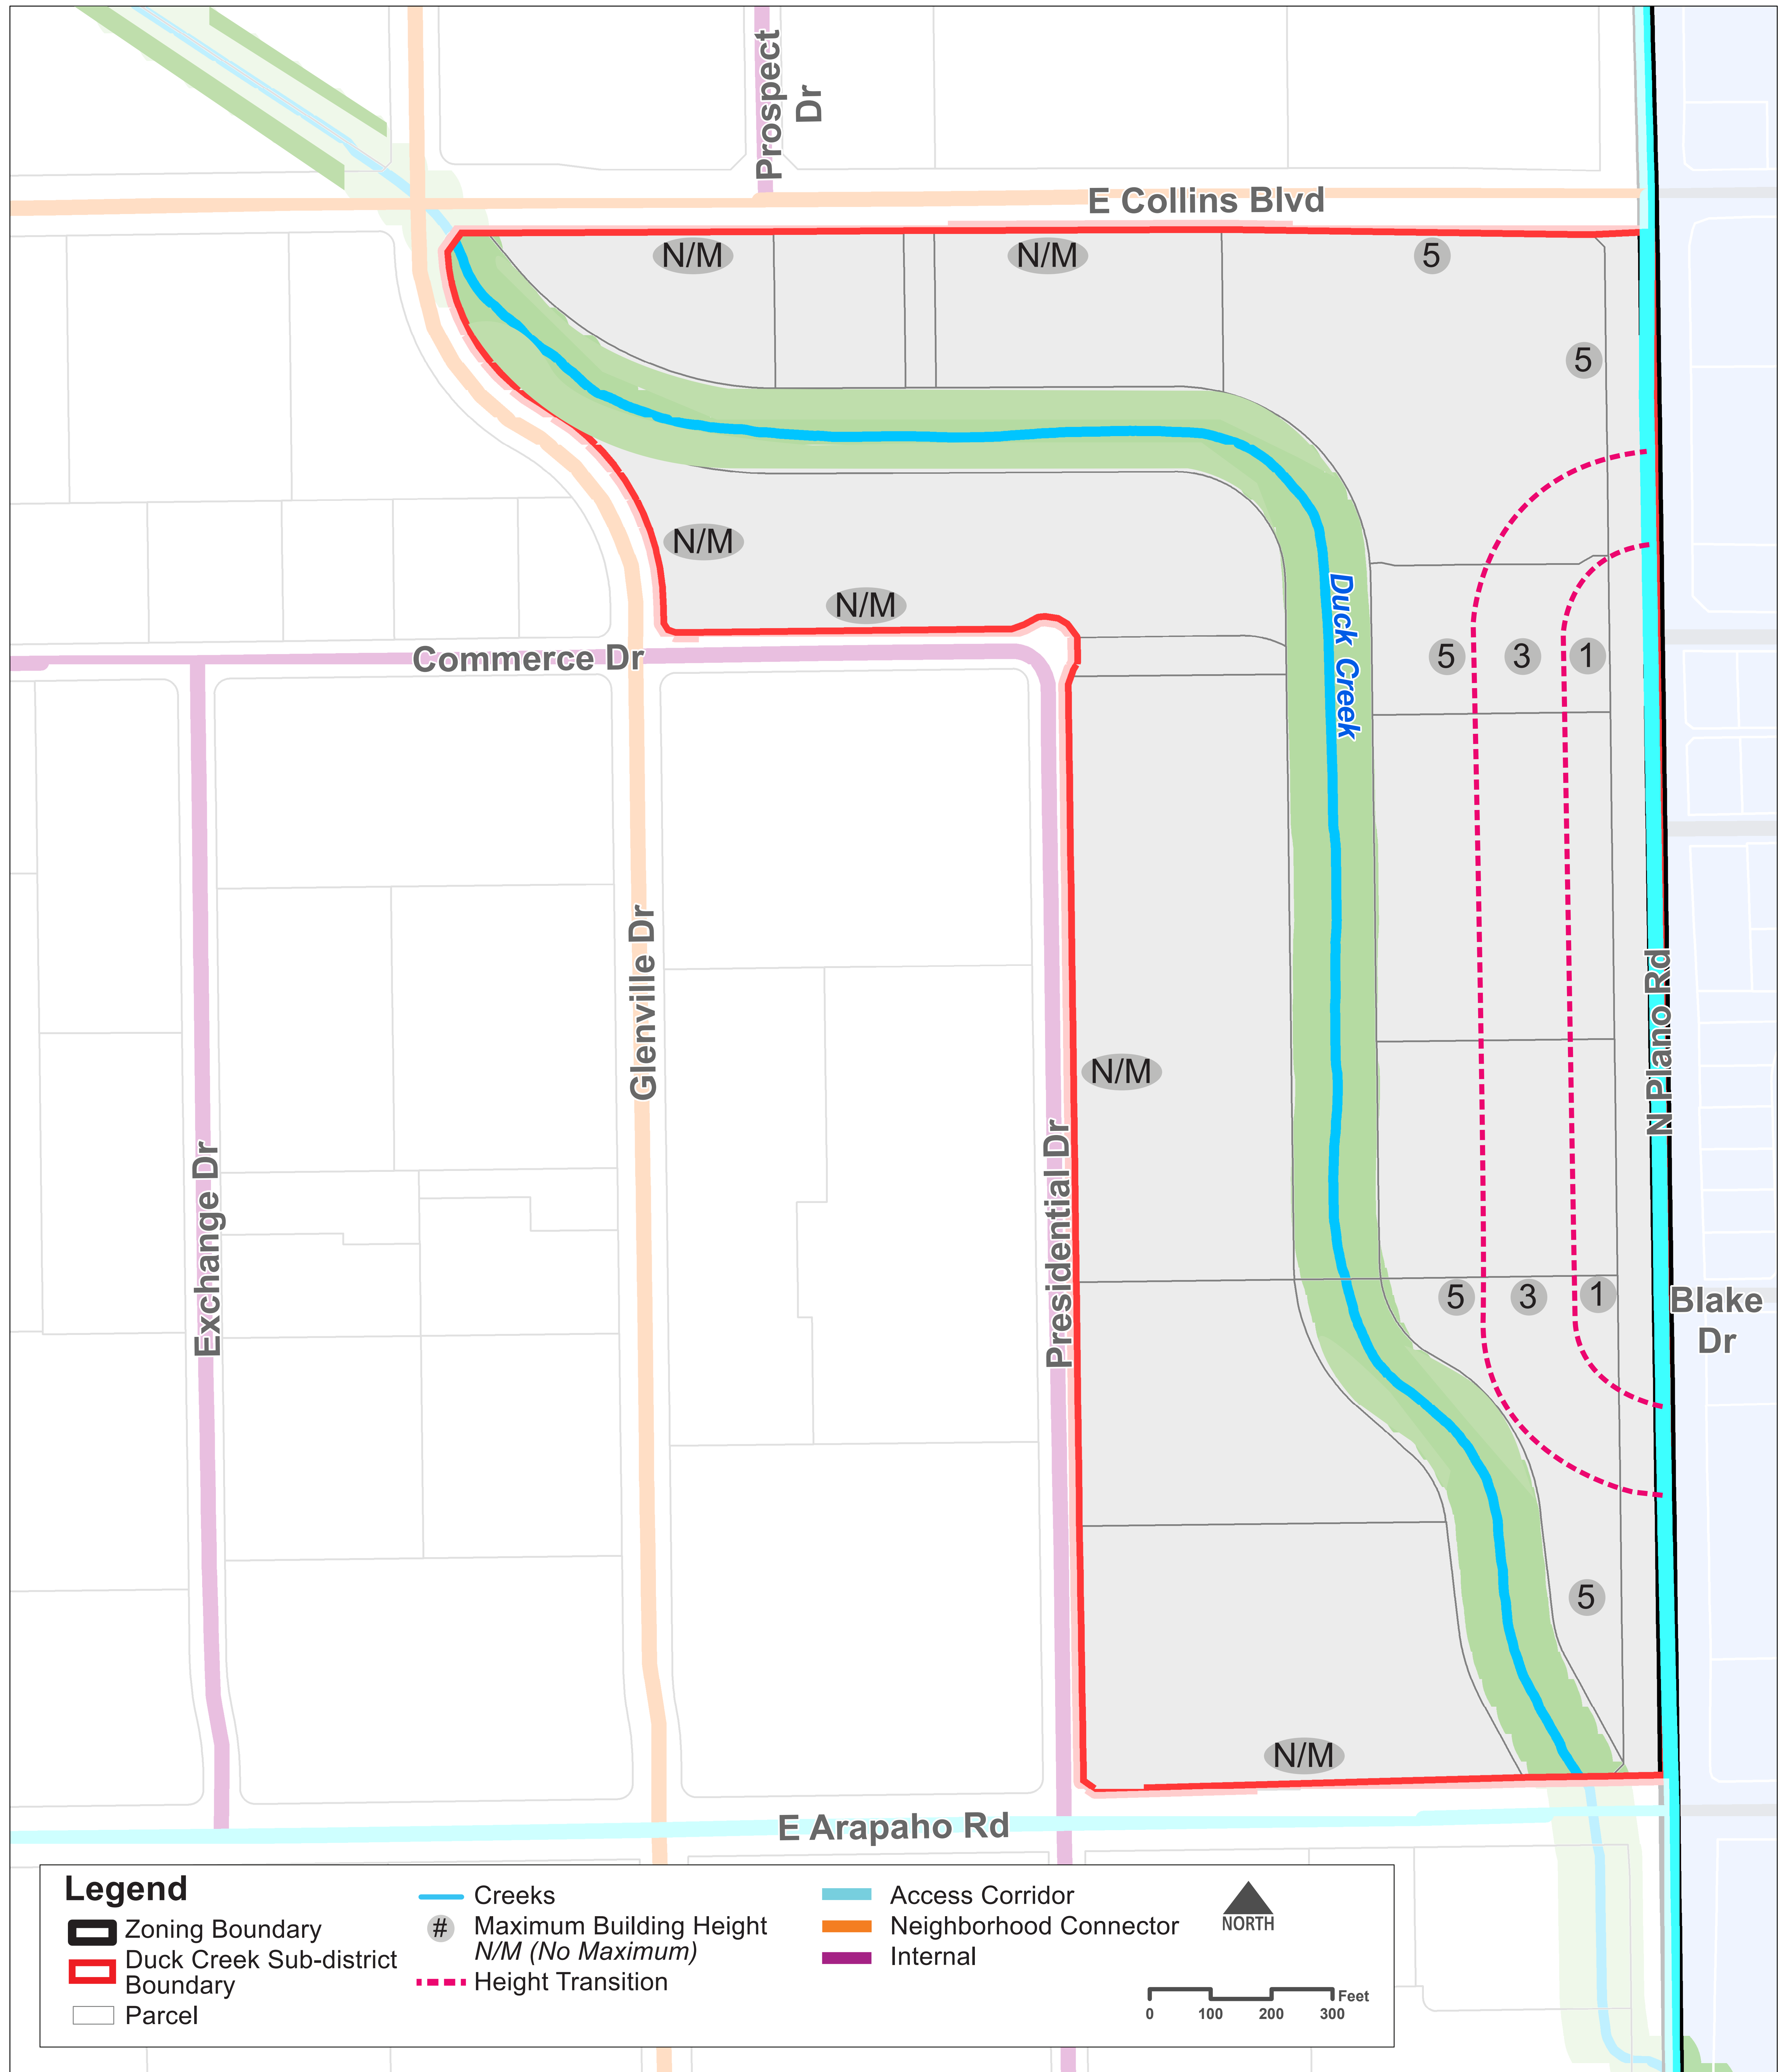

Zoning Boundary / Sub-districts

Regulating Plan-Duck Creek Sub-district

Regulating Plan-Greenville Avenue Sub-district

Regulating Plan-DART Station Sub-district

Regulating Plan-Employment Sub-district