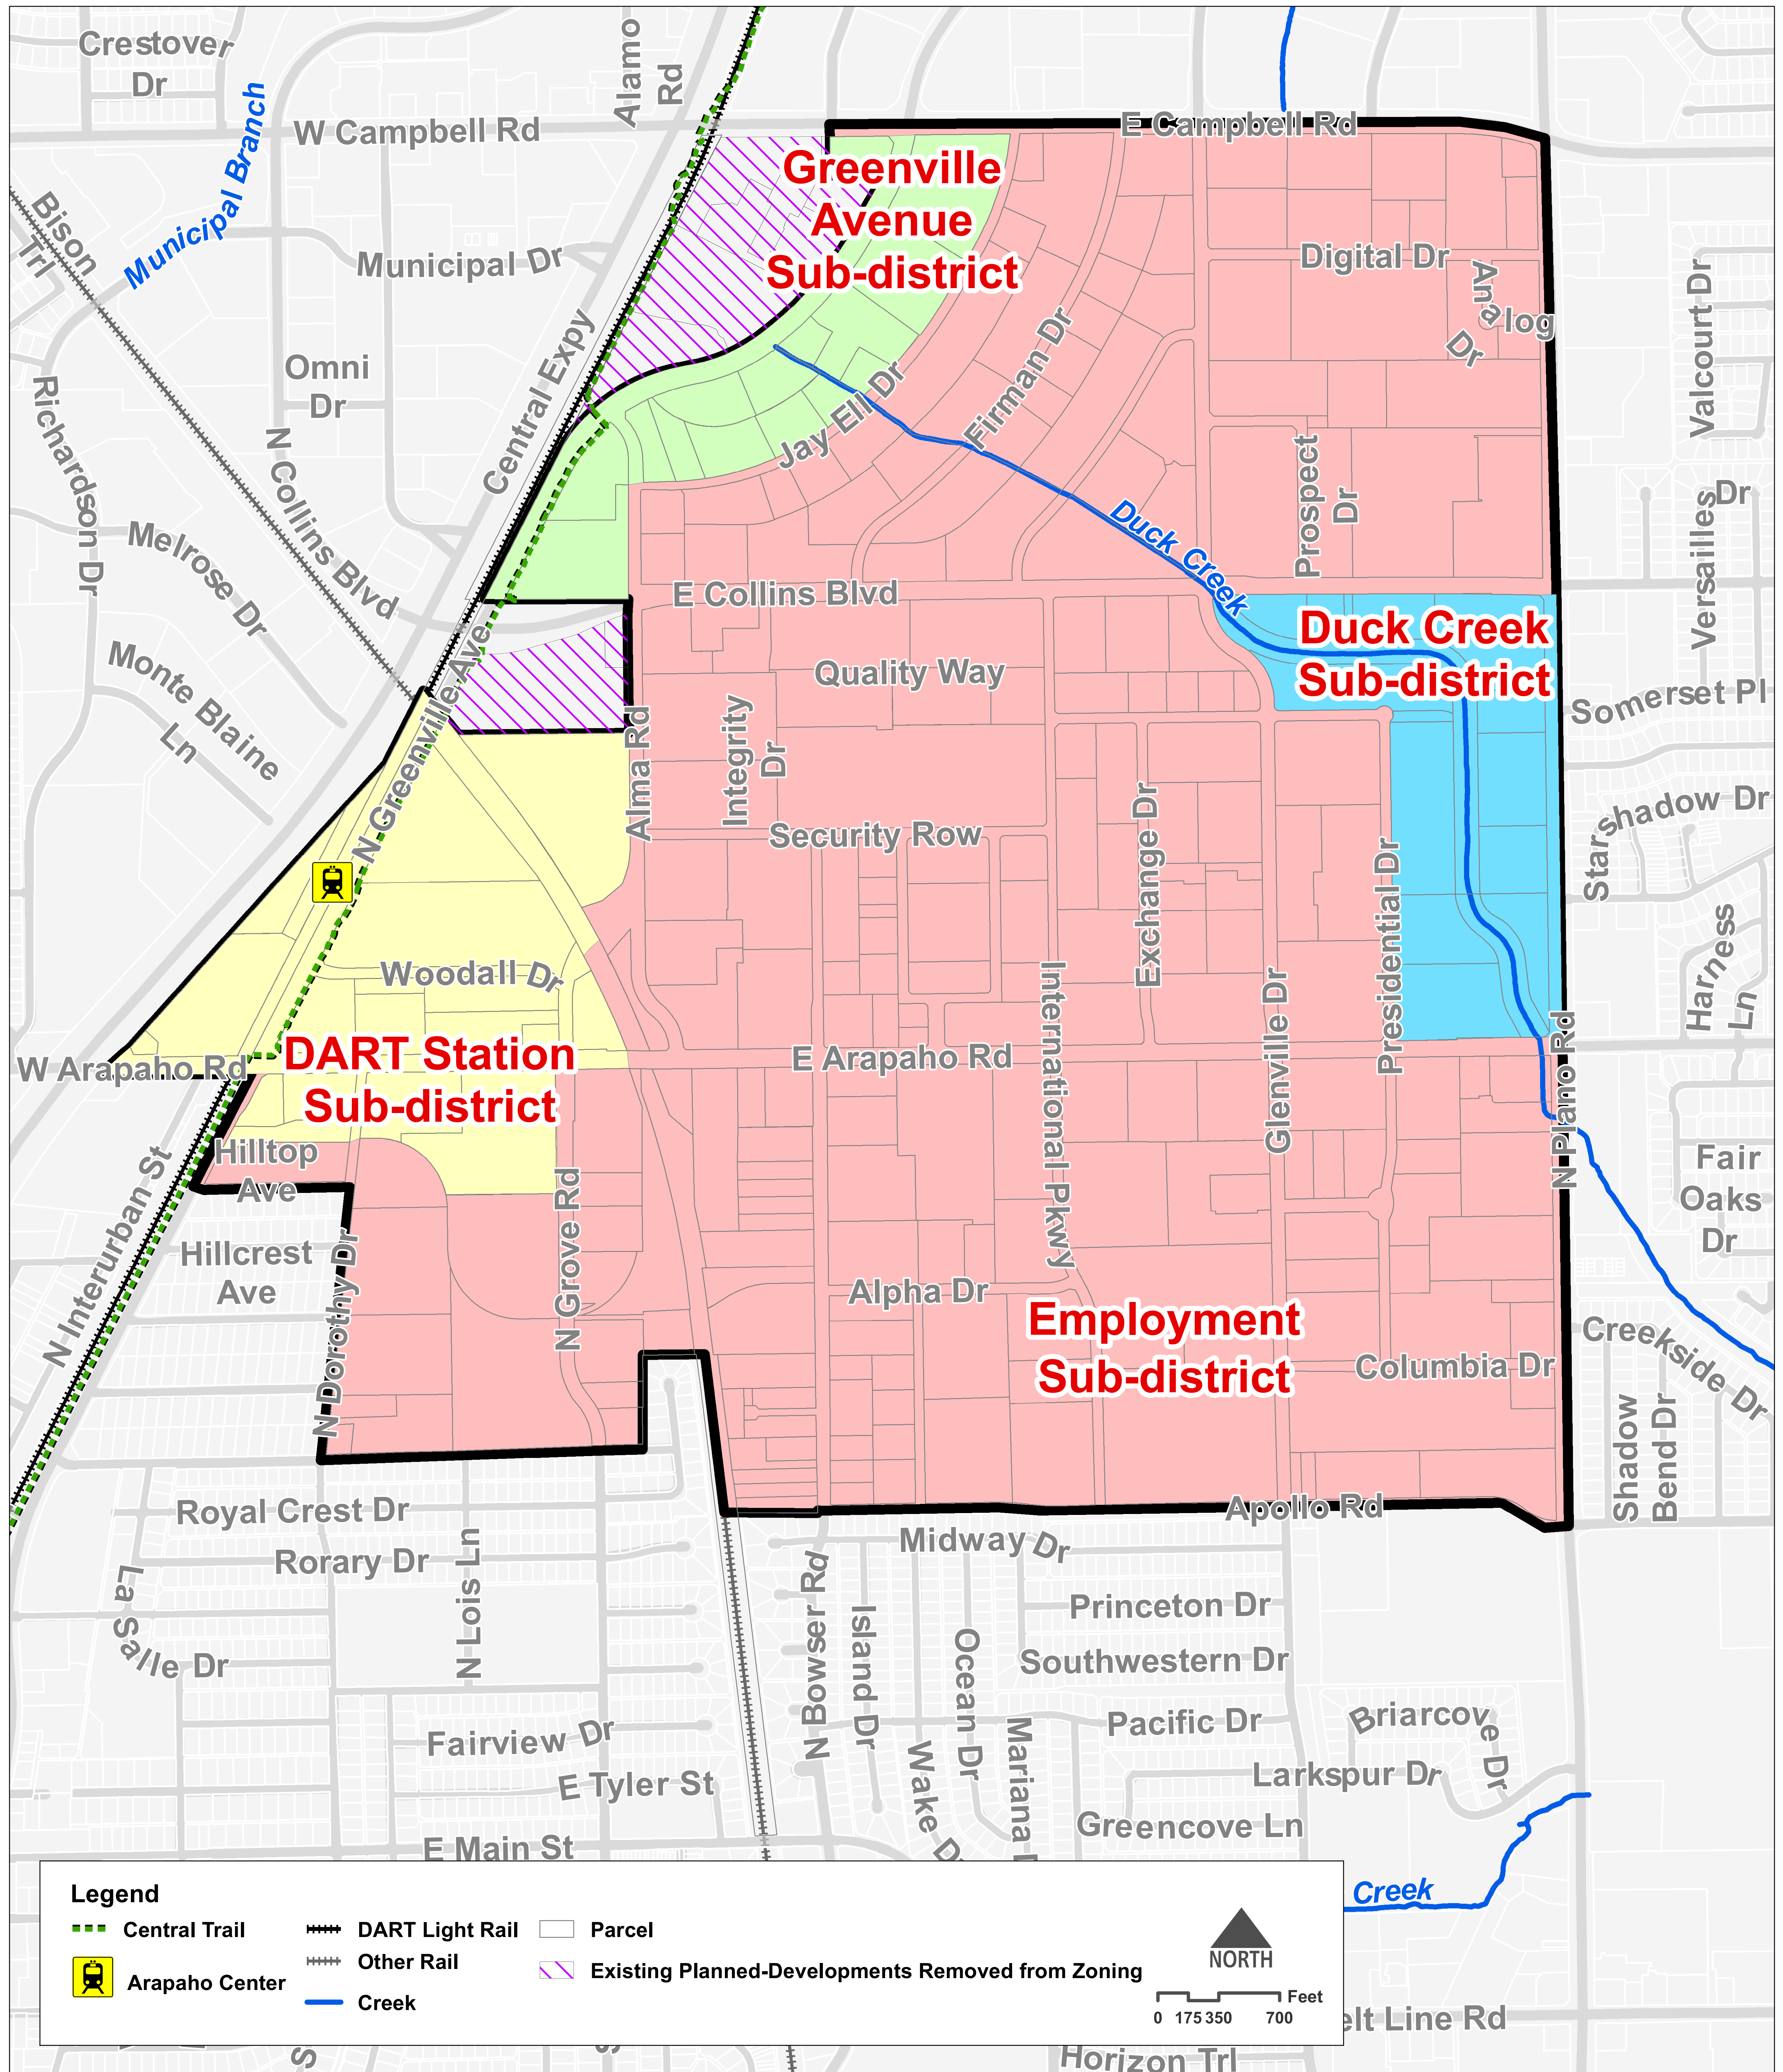

Zoning Boundary / Sub-districts

Regulating Plan-Duck Creek Sub-district

Regulating Plan-Greenville Avenue Sub-district

Regulating Plan-DART Station Sub-district

Regulating Plan-Employment Sub-district