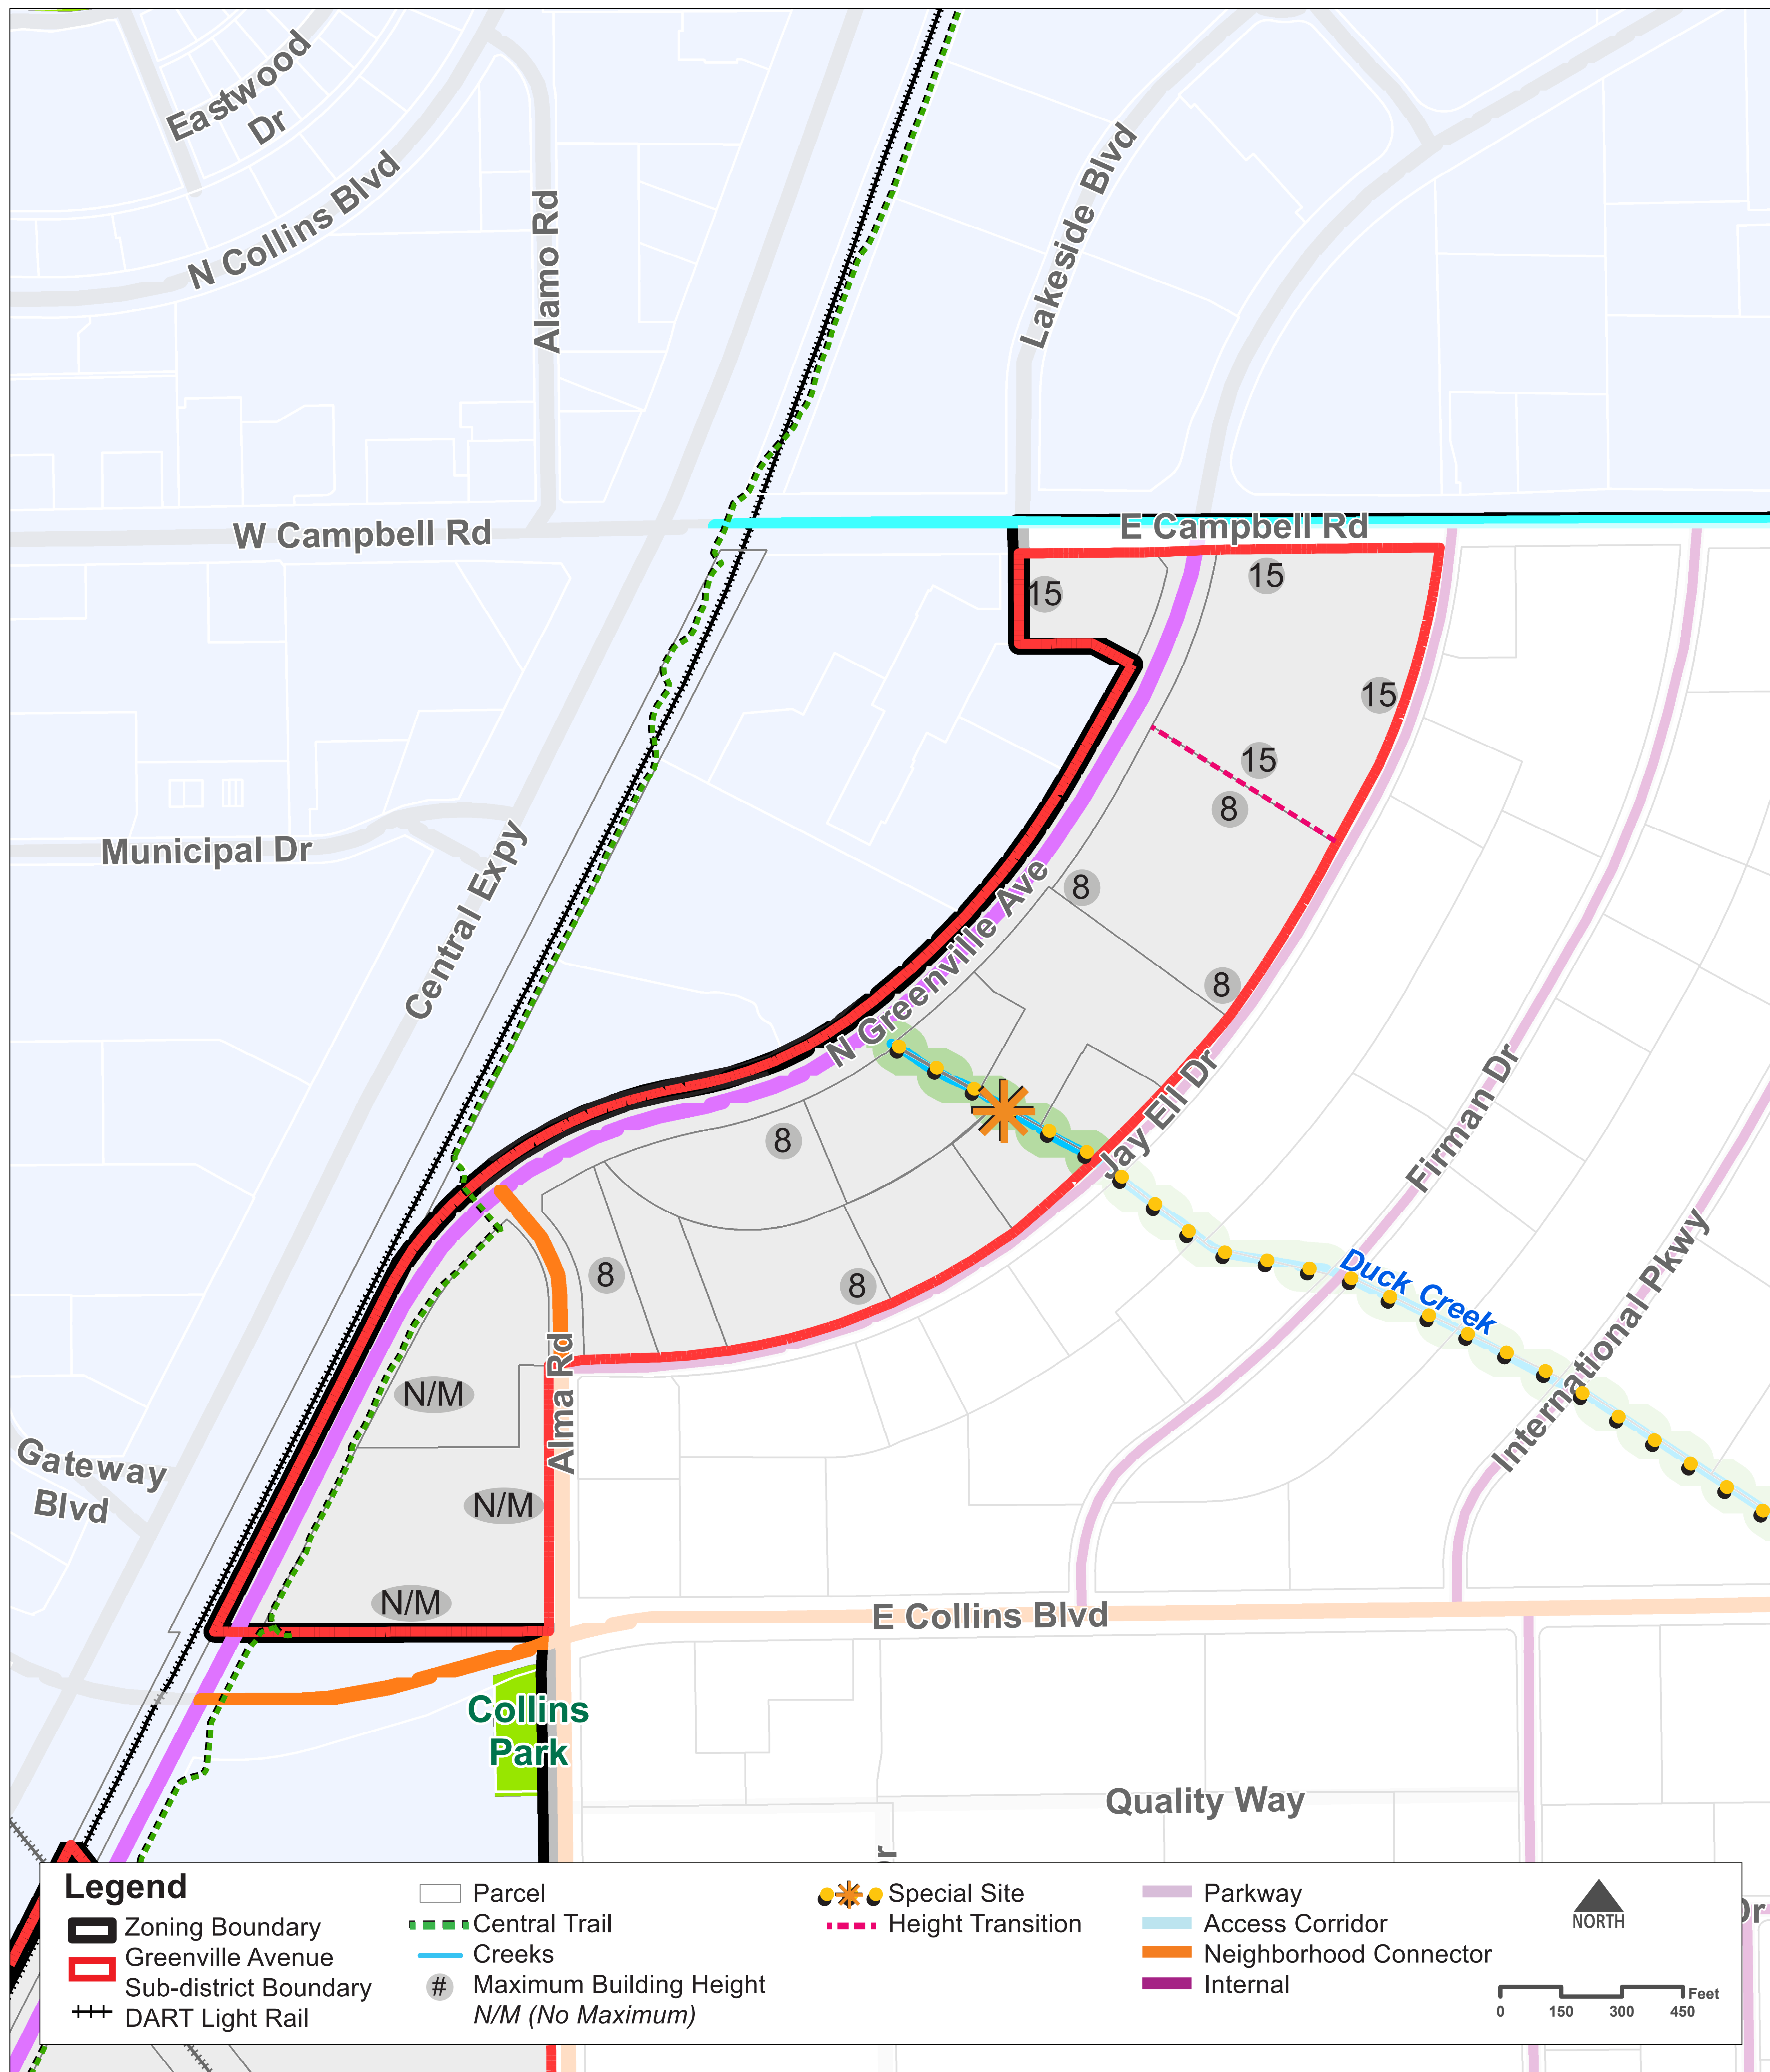

Zoning Boundary / Sub-districts

Regulating Plan-Duck Creek Sub-district

Regulating Plan-Greenville Avenue Sub-district

Regulating Plan-DART Station Sub-district

Regulating Plan-Employment Sub-district